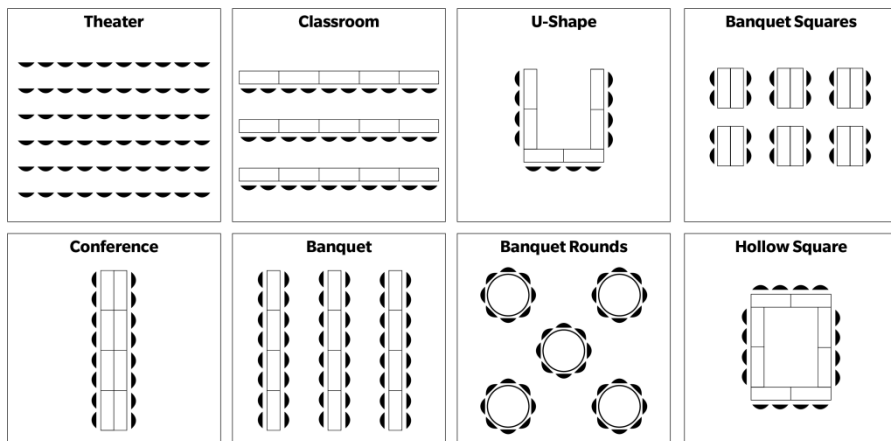

**SAINT FRANCIS**  
RETREAT CENTER

Retreat House Meeting Spaces

St. Francis Room <i>Large Conference Room</i>	
Banquet Rounds	55 guests
Classroom Style	48 guests
Theater Style	70 guests
U Shape	1 U: 18 guests or 2 U's: 28

St. Clare Room <i>Large Conference Room</i>	
Banquet Rounds	55 Guests
Classroom Style	48 guests
Theater Style	70 guests
U Shape	20 guests

Resource Center <i>Small Conference Room</i>	
Banquet Rounds	-
Classroom Style	-
Theater Style	-
U Shape	10 with projector, 12 without

Assisi Room <i>Small Conference Room</i>	
Banquet Rounds	-
Classroom Style	-
Theater Style	-
U Shape	6 guests

**SAINT FRANCIS**  
RETREAT CENTER

Bethany House Meeting Spaces

Main Conference Room <i>Large Conference Room</i>	
Banquet Rounds	80 guests
Classroom Style	64 guests
Theater Style	100 guests
U Shape	1 U: 20 guests or 2 U's: 34

Board Room <i>Small Conference Room</i>	
Banquet Rounds	20 guests
Classroom Style	12 guests
Theater Style	25 guests
U Shape	14 guests

Conference Rooms A, B, C, and D <i>Small Breakout Rooms</i>	
Banquet Rounds	Up to 10 guests
Classroom Style	8 guests
Theater Style	12 guests
U Shape	-